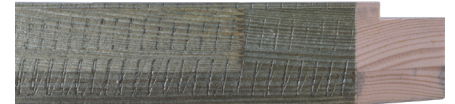

2025 OBSOLETE MOULDINGS

The following mouldings are no longer available. Please remove any samples from your walls.
This list is current as of November 30th, 2025.

Please note, due to the discontinuation of metallic paint colors by our provider the following colors will be phased out for Prisma frames in the coming months: Platinum, Champagne, Silver, and Mercury. Effective immediately, the Gold and Jade colors are no longer available and any metallic paint chips you have should be discarded accordingly.

CENTURY
520243
Black Diamond Mid-Century

SCOUT
520460
Cabin Red Tracks Medium Block

SCOUT
520461
Scout Green Tracks Medium Block

CELESTE
520470
Ambrosia Rose Angel

TIVOLI
520531
Champagne Waltz Tivoli Deep Cap

TUXEDO
580177
White Tux Cap

2025 OBSOLETE MOULDINGS

The following mouldings are no longer available. Please remove any samples from your walls.
This list is current as of November 30th, 2025.

Please note, due to the discontinuation of metallic paint colors by our provider the following colors will be phased out for Prisma frames in the coming months: Platinum, Champagne, Silver, and Mercury. Effective immediately, the Gold and Jade colors are no longer available and any metallic paint chips you have should be discarded accordingly.