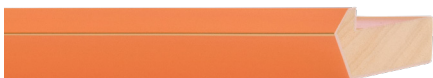

TUXEDO
580177
White Tux Cap

2025 OBSOLETE MOULDINGS

The following mouldings are no longer available. Please remove any samples from your walls.
This list is current as of November 30th, 2025.

Please note, due to the discontinuation of metallic paint colors by our provider the following colors will be phased out for Prisma frames in the coming months: Platinum, Champagne, Silver, and Mercury. Effective immediately, the Gold and Jade colors are no longer available and any metallic paint chips you have should be discarded accordingly.

GAUGE
720114
Steel Girder Small Block

AIDA
720121
Mummy Brown Tiny Bead Wax Scoop

FORTE
734930
Small Angled Graphite

FORTE
734941
Tall Angled Silver Cap

GUSTO
734969
Warm Silver Leaves

GALLERY WOODS
735002
Angle Maple w/Satin Black

PORTER
735007
Silver Streamliner Cap

PORTER
735009
Silver Streamliner Scoop

CABARET
735013
Red Curtain Vaudeville Cap

DIANA
735022
Coral Evening Gown Angle Cap

LILIAN
735034
Bright Gold Lilies

LILIAN
735037
Cold Silver Lilies

2025 OBSOLETE MOULDINGS

The following mouldings are no longer available. Please remove any samples from your walls.

This list is current as of November 30th, 2025.

Please note, due to the discontinuation of metallic paint colors by our provider the following colors will be phased out for Prisma frames in the coming months: Platinum, Champagne, Silver, and Mercury. Effective immediately, the Gold and Jade colors are no longer available and any metallic paint chips you have should be discarded accordingly.