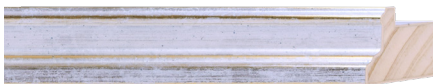

2025 OBSOLETE MOULDINGS

The following mouldings are no longer available. Please remove any samples from your walls.

This list is current as of November 30th, 2025.

Please note, due to the discontinuation of metallic paint colors by our provider the following colors will be phased out for Prisma frames in the coming months: Platinum, Champagne, Silver, and Mercury. Effective immediately, the Gold and Jade colors are no longer available and any metallic paint chips you have should be discarded accordingly.

TUXEDO
580177
White Tux Cap

2025 OBSOLETE MOULDINGS

The following mouldings are no longer available. Please remove any samples from your walls.
This list is current as of November 30th, 2025.

Please note, due to the discontinuation of metallic paint colors by our provider the following colors will be phased out for Prisma frames in the coming months: Platinum, Champagne, Silver, and Mercury. Effective immediately, the Gold and Jade colors are no longer available and any metallic paint chips you have should be discarded accordingly.

GAUGE
720114
Steel Girder Small Block

AIDA
720121
Mummy Brown Tiny Bead Wax Scoop

FORTE
734930
Small Angled Graphite

FORTE
734941
Tall Angled Silver Cap

GUSTO
734969
Warm Silver Leaves

GALLERY WOODS
735002
Angle Maple w/Satin Black