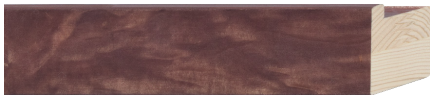

# 2026 OBSOLETE MOULDINGS

*Bella* moulding

The following mouldings are no longer available. Please remove any samples from your walls.  
**This list is current as of March 31, 2026.**

*Please note, due to the discontinuation of metallic paint colors by our provider the following colors will be phased out for Prisma frames in the coming months: Platinum, Champagne, Silver, and Mercury. Effective immediately, the Gold and Jade colors are no longer available and any metallic paint chips you have should be discarded accordingly.*

TIZON  
770028  
Deep Canyon Block

CABARET  
554679  
Night Sky Sequins

CASTELLI  
520547  
Molten Silver Rampart Curve

new

CABARET  
554710  
Gold Digger Shimmer

new

TIZON  
770027  
Sandstone Block