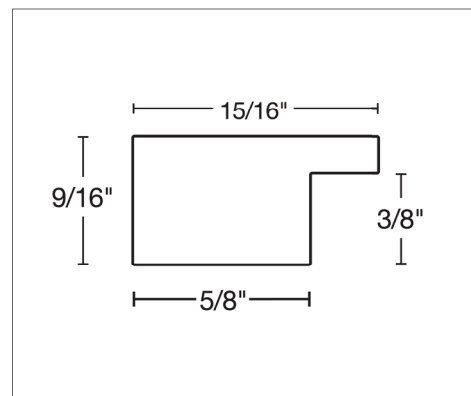

(Actual Size, 15/16" Face)

520680 Ancient Cobalt Arabesque

520681 Oxidized Purple Arabesque

520684 Valley of Turquoise Arabesque

520682 Alhambra Red Arabesque

520685 Olived Peridot Arabesque

520683 Earthen Brown Arabesque

520686 Carved Cream Arabesque

(Actual Size, 1 1/16" Face)

520687 Tall Bronze w/ Kaleidoscope Sides

520687 Tall Bronze w/ Kaleidoscope Side View

520688 Tall Teal w/ Kaleidoscope Sides

520688 & 520689 Tall Teal & Gold w/ Kaleidoscope Side View

520689 Tall Gold w/ Kaleidoscope Sides

(Actual Size, 1 3/16" Face)

520690 Atomic Scarlet w/ Black Rays

(Actual Size, 15/16" Face)

520697 Teal Kaleidoscope

520691 Midnight Dreams w/ Black Rays

520694 Tranquil Teal w/ Black Rays