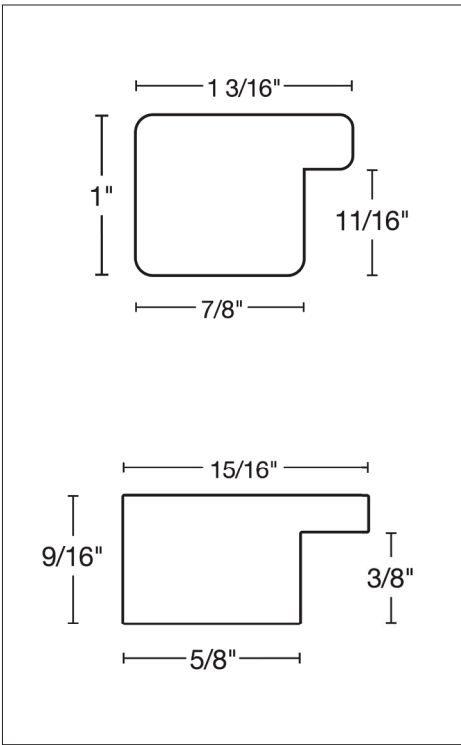

520686 Carved Cream Arabesque

(Actual Size, 1 1/16" Face)

520687 Tall Bronze w/ Kaleidoscope Sides

520687 Tall Bronze w/ Kaleidoscope Side View

520688 Tall Teal w/ Kaleidoscope Sides

520688 & 520689 Tall Teal & Gold w/ Kaleidoscope Side View

520689 Tall Gold w/ Kaleidoscope Sides

(Actual Size, 1 3/16" Face)

520690 Atomic Scarlet w/ Black Rays

(Actual Size, 15/16" Face)

520697 Teal Kaleidoscope

520691 Midnight Dreams w/ Black Rays

520694 Tranquil Teal w/ Black Rays