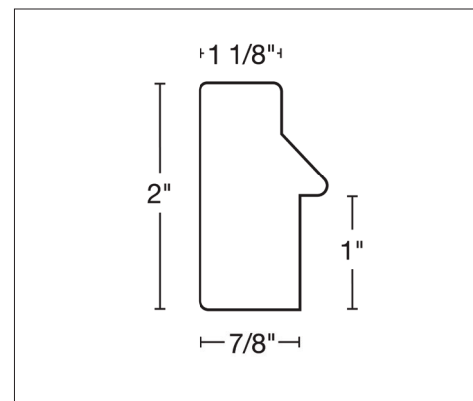

520686 Carved Cream Arabesque

(Actual Size, 1 1/16" Face)

520687 Tall Bronze w/ Kaleidoscope Sides

520687 Tall Bronze w/ Kaleidoscope Side View

520688 Tall Teal w/ Kaleidoscope Sides

520688 & 520689 Tall Teal & Gold w/ Kaleidoscope Side View

520689 Tall Gold w/ Kaleidoscope Sides

(Actual Size, 1 3/16" Face)

520690 Atomic Scarlet w/ Black Rays

(Actual Size, 15/16" Face)

520697 Teal Kaleidoscope

520691 Midnight Dreams w/ Black Rays

520694 Tranquil Teal w/ Black Rays