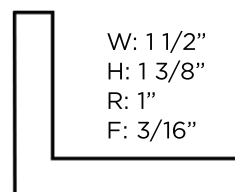

Available in two colors and three profiles:

SILVER (SI)

GOLD (GO)

ITEM #9943

W: 2"
H: 2 1/8"
R: 1 3/4"
F: 5/16"

ITEM #9941

W: 1 1/2"
H: 1 3/8"
R: 1"
F: 3/16"

ITEM #9944