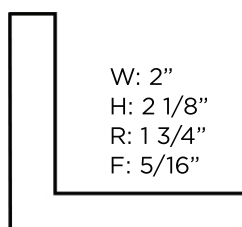

Available in two colors and three profiles:

SILVER (SI)

GOLD (GO)

ITEM #9943

W: 2"
H: 2 1/8"
R: 1 3/4"
F: 5/16"

ITEM #9941

W: 1 1/2"
H: 1 3/8"
R: 1"
F: 3/16"

ITEM #9944