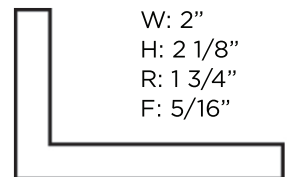

Available in three colors and Two profiles:

SILVER (SI)

GOLD (GO)

BLACK (BL)

ITEM #9946

W: 5/8"
H: 1 1/4"
R: 1"

ITEM #9945

W: 2"
H: 2 1/8"
R: 1 3/4"
F: 5/16"