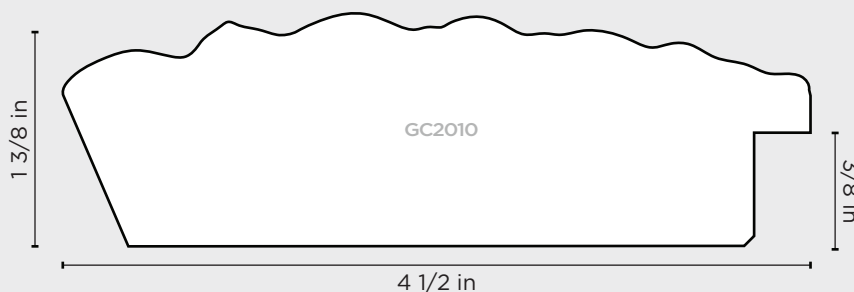

## LAGUNA SERIES

The Laguna Series is a luxurious moulding collection that exudes elegance and sophistication. Featuring a distinctive bumpy texture inspired by reptile scales, this series brings a bold, tactile element to custom framing. Available in four exquisite finishes, the Laguna Series is perfect for adding a touch of glamour to any project.