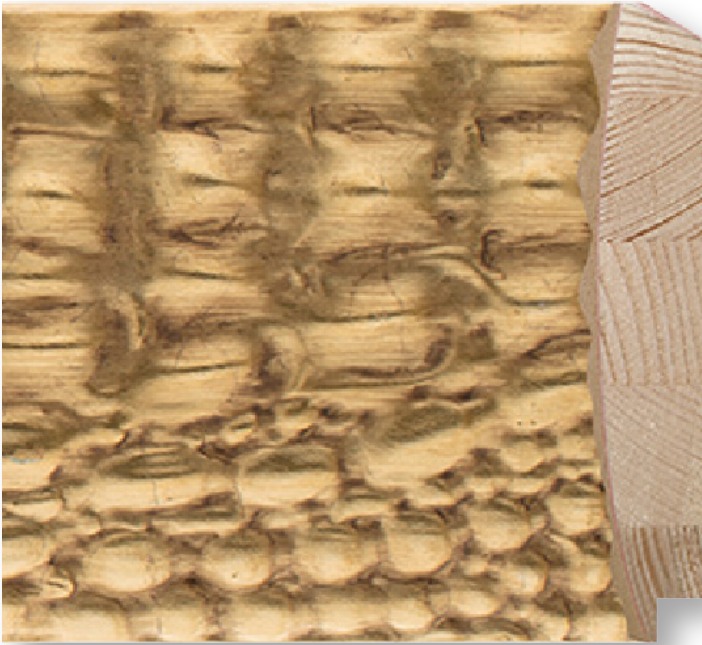

GC2010GO

LAGUNA SERIES

The Laguna Series is a luxurious moulding collection that exudes elegance and sophistication. Featuring a distinctive bumpy texture inspired by reptile scales, this series brings a bold, tactile element to custom framing. Available in four exquisite finishes, the Laguna Series is perfect for adding a touch of glamour to any project.

GC2010

/GO - GOLD
/BL - BLACK
/SI - SILVER
/WH - WHITE