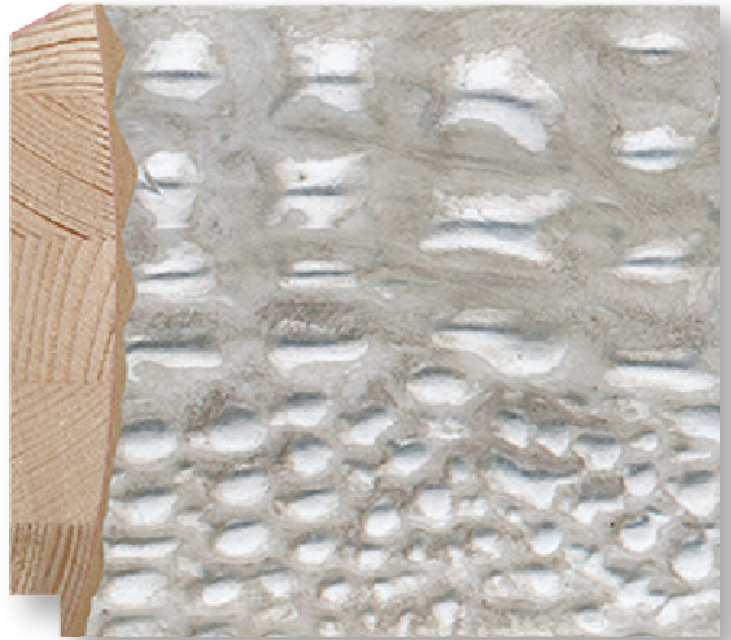

GC2010WH

LAGUNA SERIES

The Laguna Series is a luxurious moulding collection that exudes elegance and sophistication. Featuring a distinctive bumpy texture inspired by reptile scales, this series brings a bold, tactile element to custom framing. Available in four exquisite finishes, the Laguna Series is perfect for adding a touch of glamour to any project.