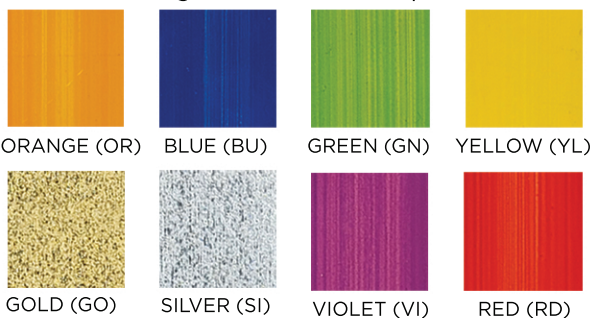

RADIANCE COLLECTION

Bold, high-gloss finishes
Modern profile
Sleek, contemporary style

Bring your walls to life with the bold brilliance of the Radiance Collection. This modern moulding line features vibrant, high-gloss finishes in a range of bright, saturated colors designed to make artwork pop. Each profile reflects light beautifully, adding energy and elegance to any space. Also available in striking a metallic gold and silver finish for a touch of contemporary luxury – perfect for standout framing moments.

Available in eight colors and one profile: