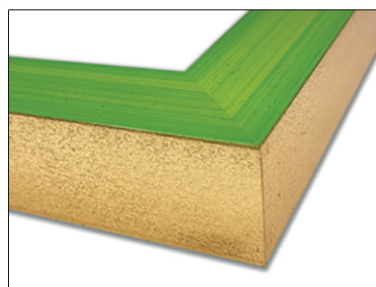

RADIANCE COLLECTION

Bold, high-gloss finishes
Modern profile
Sleek, contemporary style

Bring your walls to life with the bold brilliance of the Radiance Collection. This modern moulding line features vibrant, high-gloss finishes in a range of bright, saturated colors designed to make artwork pop. Each profile reflects light beautifully, adding energy and elegance to any space. Also available in striking a metallic gold and silver finish for a touch of contemporary luxury – perfect for standout framing moments.

Available in eight colors and one profile:

SIDE VIEW

W: 1 1/4"
H: 1 1/4"
R: 1"